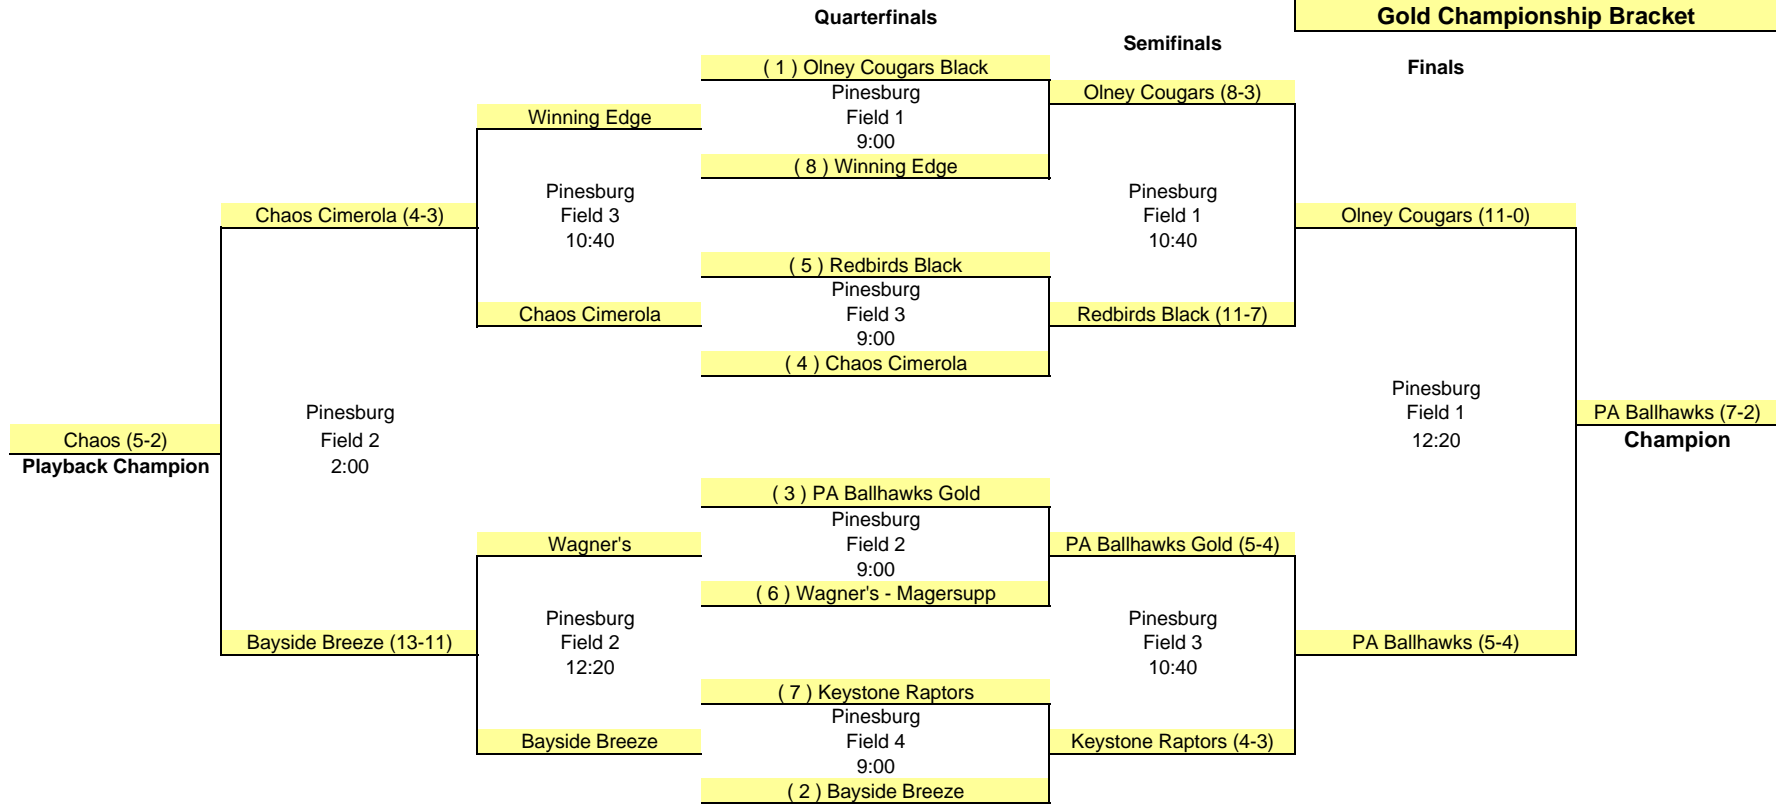

**2015 Fall Showcase  
Sunday, September 20, 2015  
Gold Championship Bracket**

If bye teams lose they play on F1 @ 2:00pm

**2015 Fall Showcase  
Sunday, September 20, 2015  
Silver Championship Bracket**