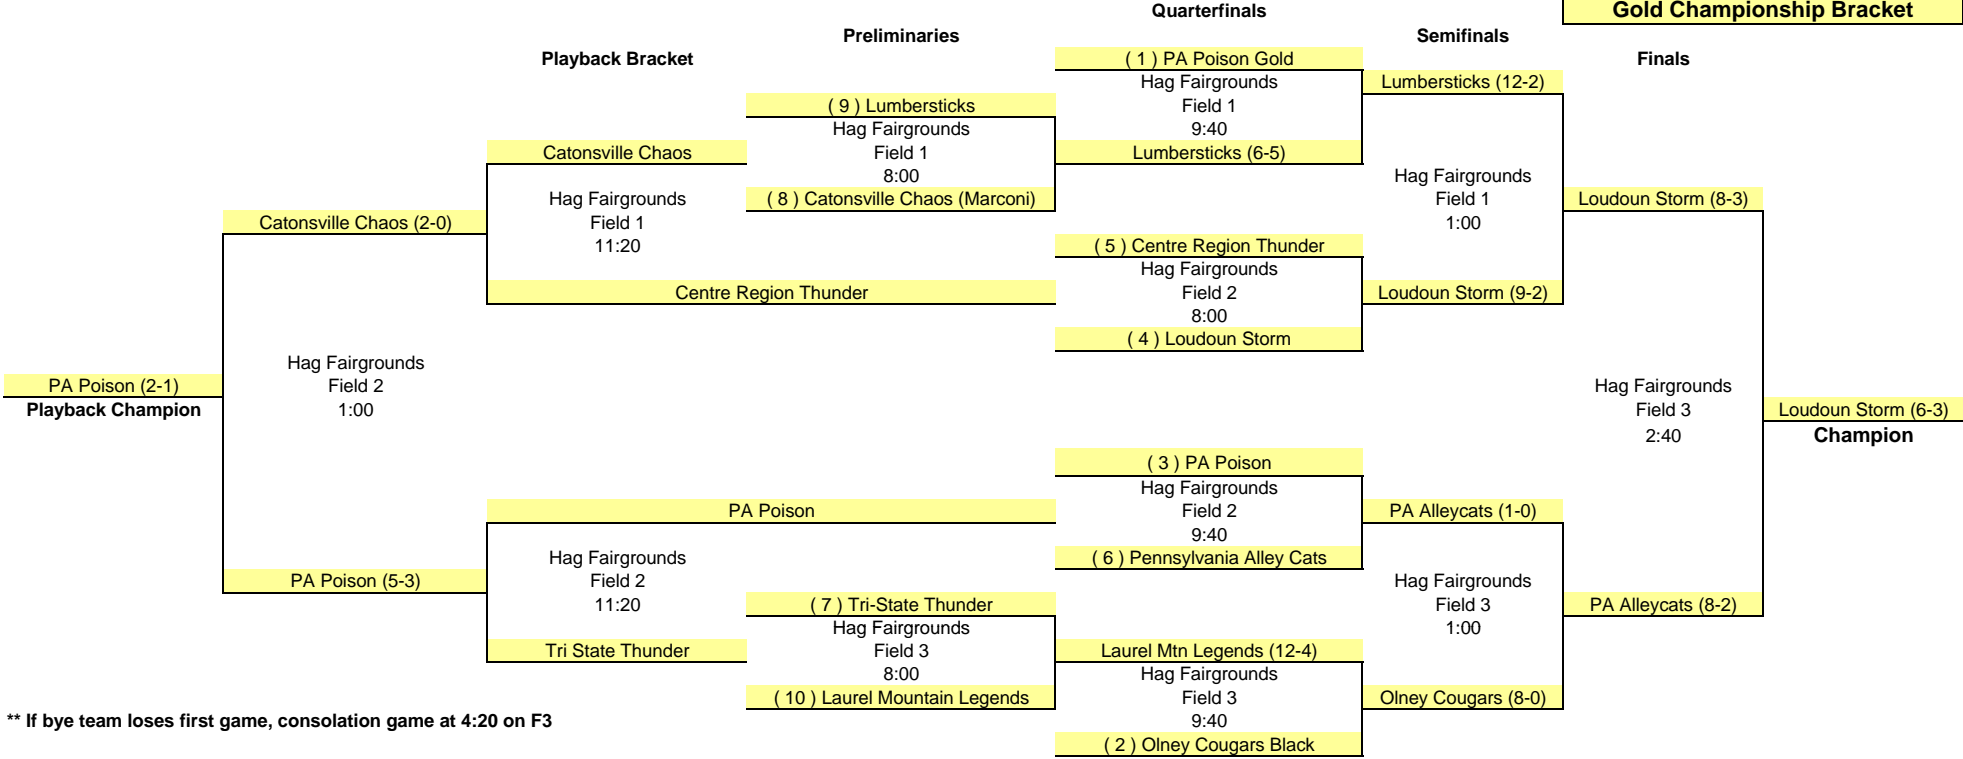

**2014 Fall Showcase  
Sunday, September 21, 2014  
Gold Championship Bracket**

\*\* If bye team loses first game, consolation game at 4:20 on F3

**2014 Fall Showcase  
Sunday, September 21, 2014  
Silver Championship Bracket**