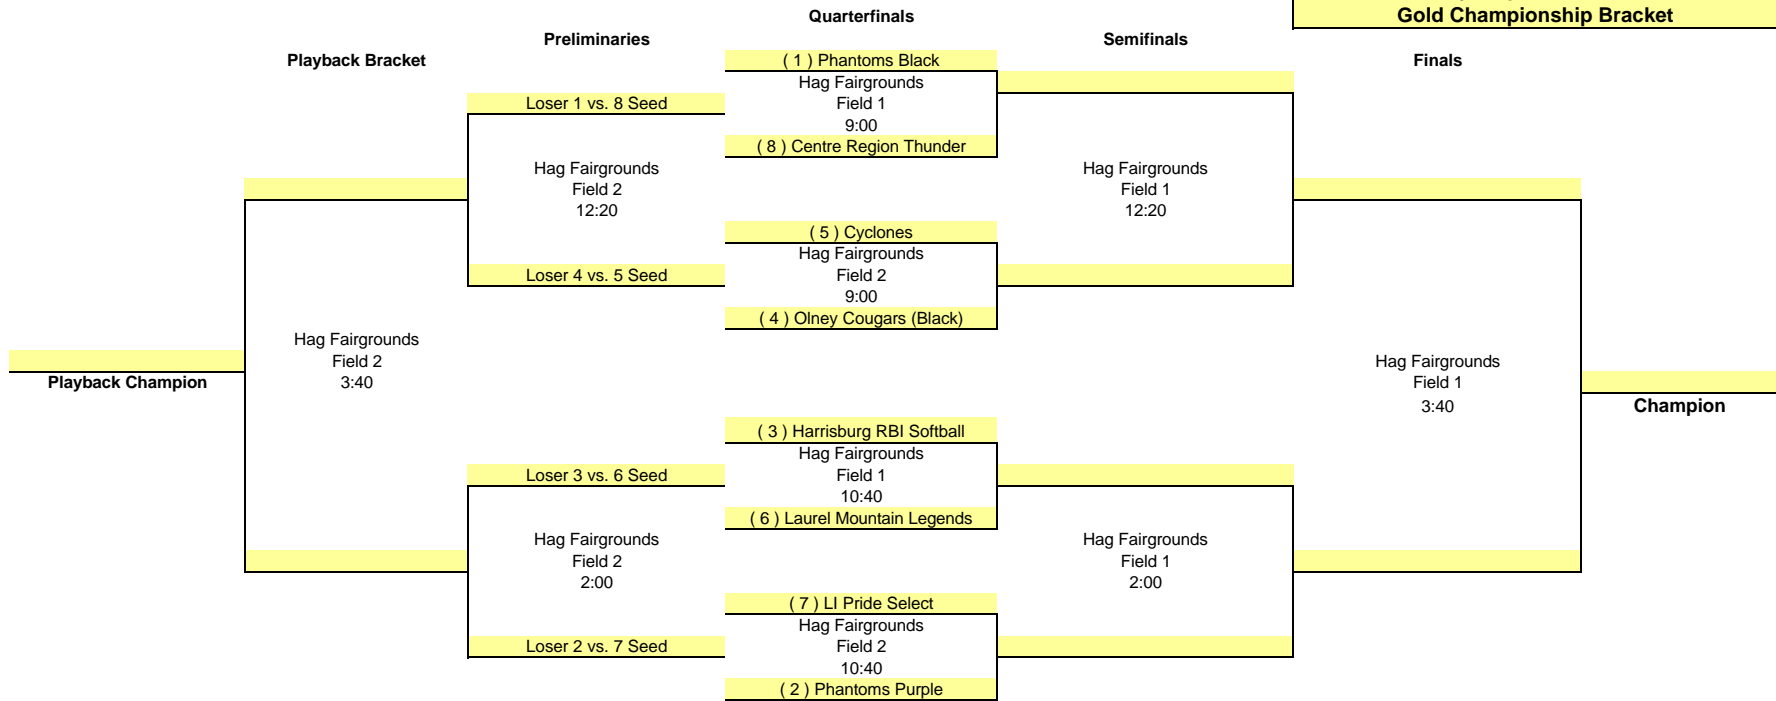

**2013 Fall Showcase
Sunday, September 22, 2013
Gold Championship Bracket**

**2013 Fall Showcase
Sunday, September 22, 2013
Silver Championship Bracket**