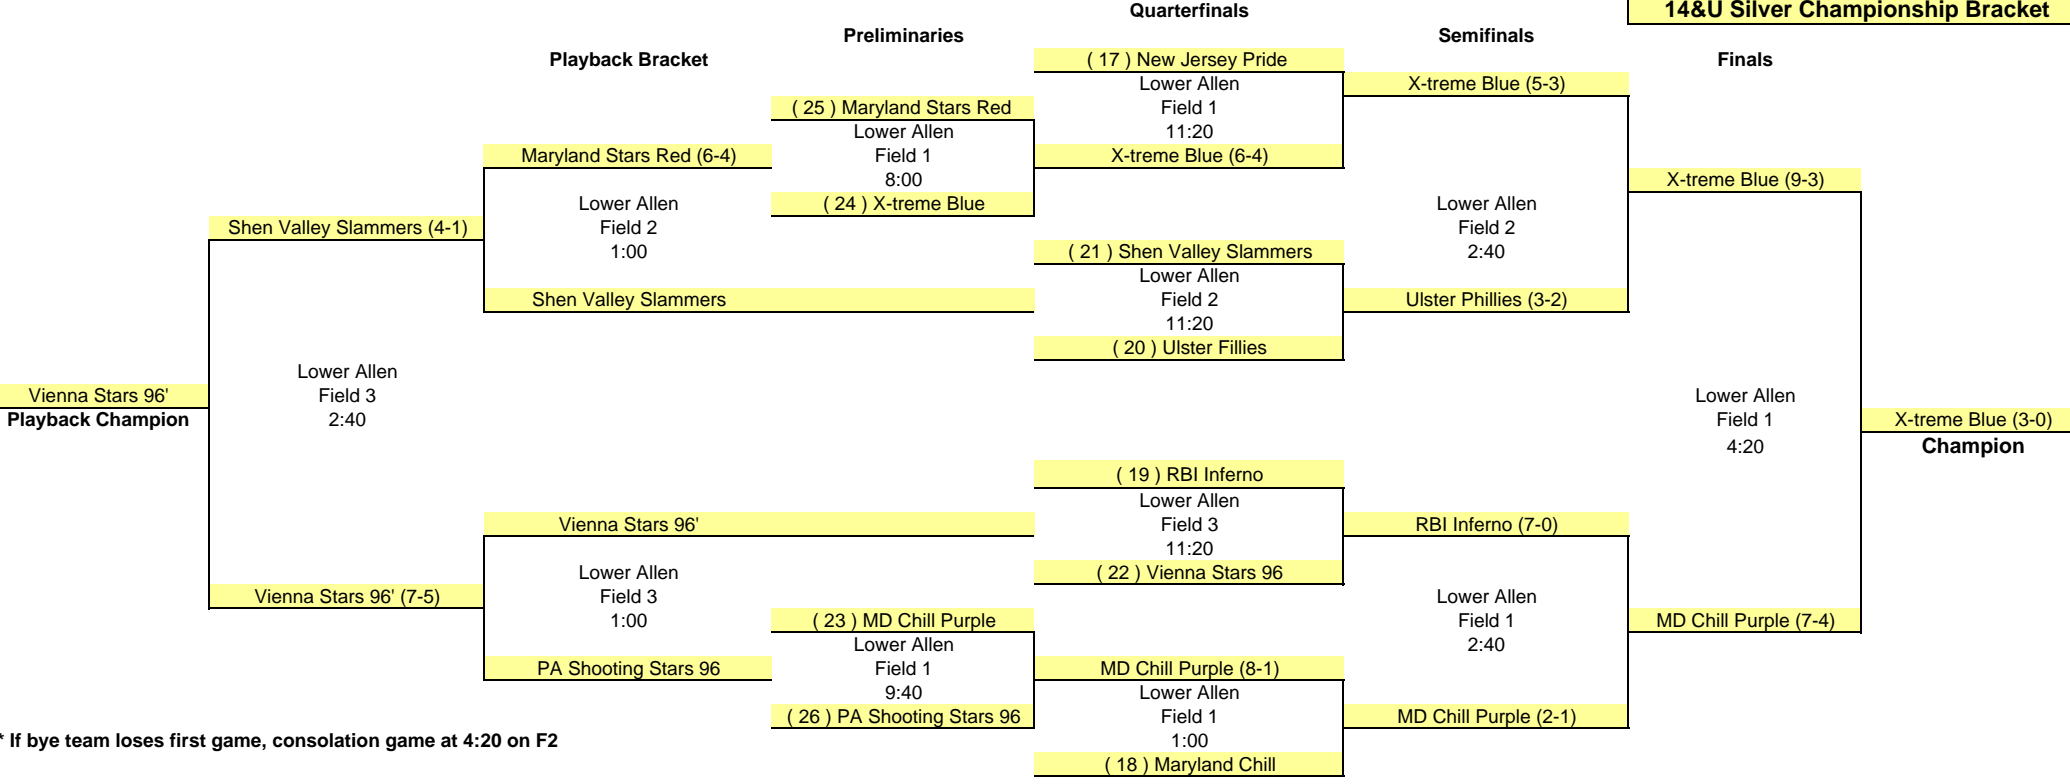

**2010 Memorial Day Madness  
Monday, May 31, 2010  
14&U Silver Championship Bracket**

**2010 Memorial Day Madness  
Monday, May 31, 2010  
14&U Copper Championship Bracket**