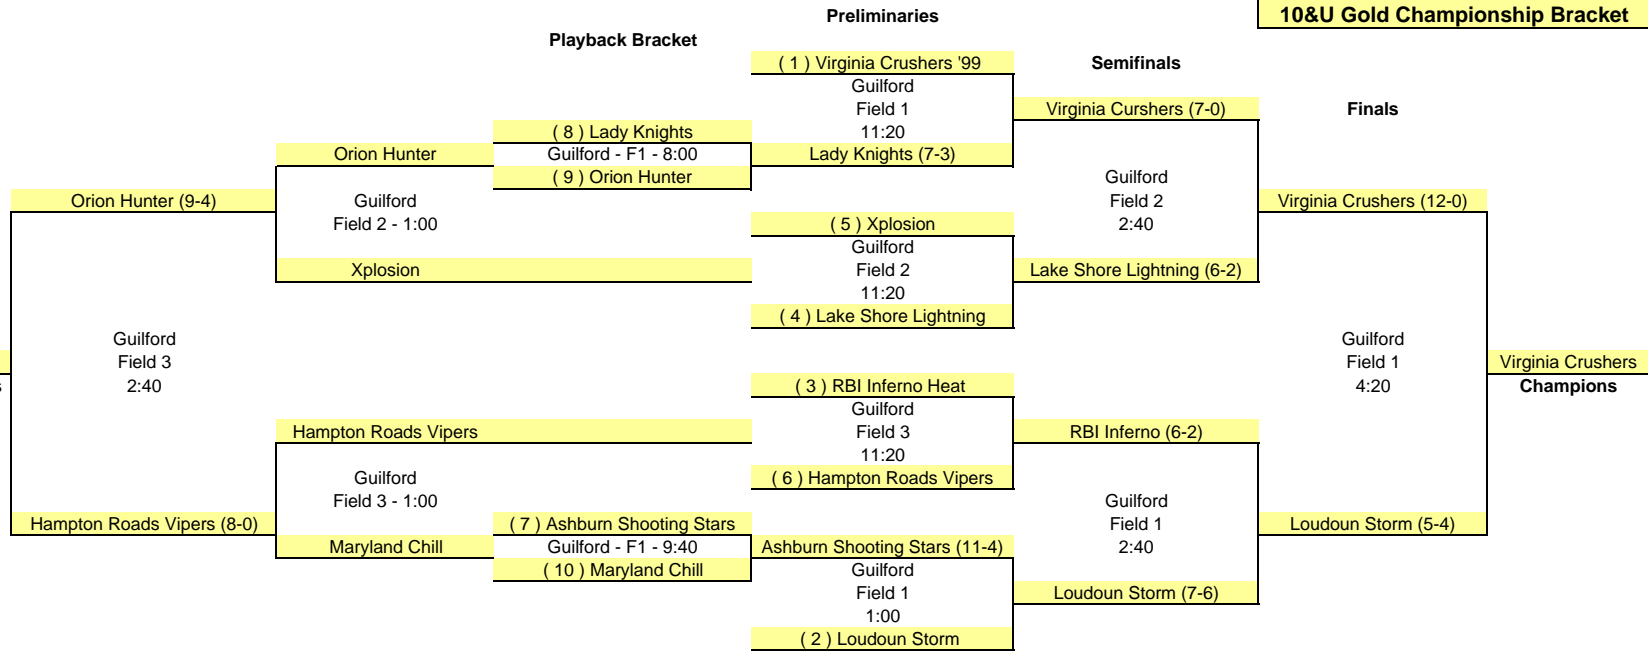

**2010 Memorial Day Madness
Monday, May 31, 2010
10&U Gold Championship Bracket**

** If #1 or 2 seed lose their first game, consolation game at 4:20 on F2

**2010 Memorial Day Madness
Monday, May 31, 2010
10&U Bronze Championship Bracket**