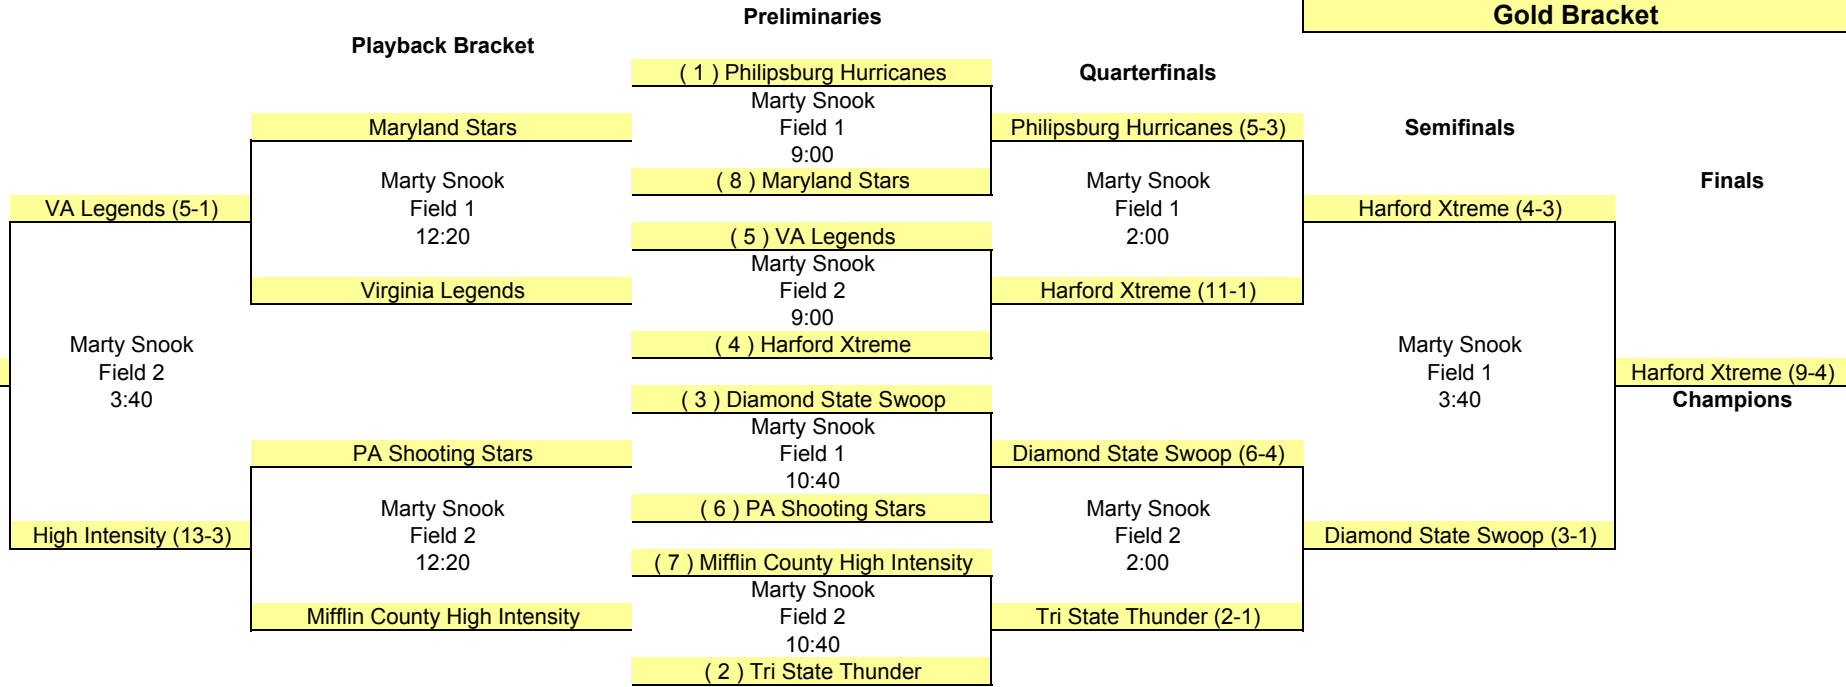

2010 Fall Showcase
Sunday, September 26, 2010
Gold Bracket

2010 Fall Showcase
Sunday, September 26, 2010
Silver Bracket